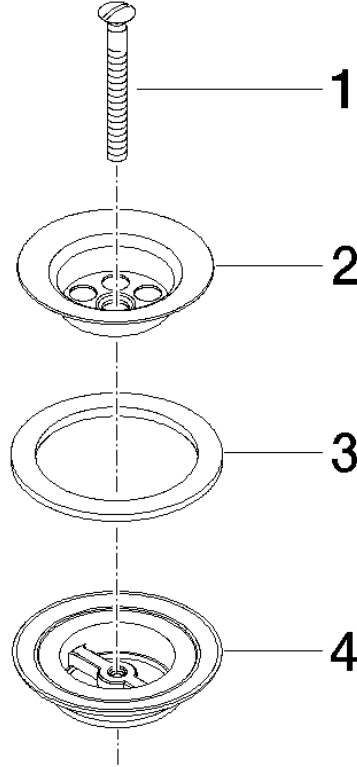

10 100 970

Fits: IMO, LULU, MADISON, MEM, TARA,
CL.1, LISSÉ, VAIA, META, CYO

	Brushed Platinum	10 100 970-06
	Chrome	10 100 970-00
	Platinum	10 100 970-08
	Durabrand (23kt Gold)	10 100 970-09
	Dark Chrome	10 100 970-19
	Light Gold	10 100 970-26
	Brushed Light Gold	10 100 970-27
	Brushed Durabrand (23kt Gold)	10 100 970-28
	Brushed Bronze	10 100 970-42
	Brushed Champagne (22kt Gold)	10 100 970-46
	Champagne (22kt Gold)	10 100 970-47
	Brushed Chrome	10 100 970-93
	Brushed Dark Platinum	10 100 970-99

Grated waste 1 1/4" - Brushed Platinum

IMO

10 100 970

10 100 970

10 100 970

Parts for other finishes can be found here: [Chrome](#)

Spare parts list

No.	Item Number	Name	Quantity used	Delivery time
3	09 14 03 005 90	seal	1	60
4	09 11 01 007-07	pop-up waste	1	60